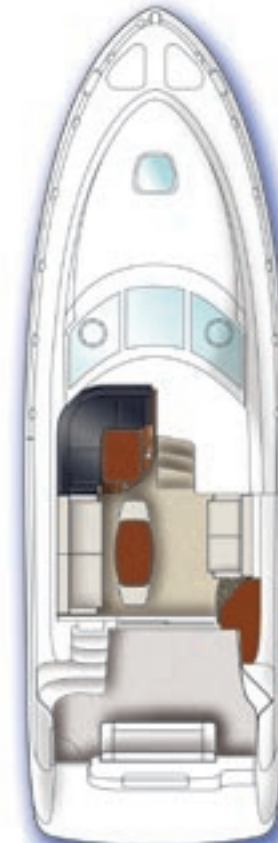

UPPER CABIN/COCKPIT LAYOUT
(SHOWN W/OPTIONAL SALON TABLE AND AFT BENCH SEAT)