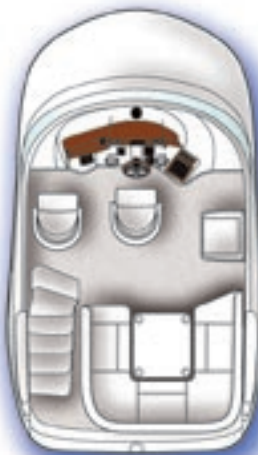

INDIVIDUAL OPTIONS

- Anchor, Stainless Steel
- Bow Thruster
- Bow & Stern Thrusters Combo
- Bridge Hardtop
- Canvas, Bridge Cover
- Canvas, Dash Cover - Bridge (Tan)
- Colored Hull - Midnight Blue or Black
- Control Station - Lower Control Station
- Dual 30 Amp Cablemasters (Glendinning)
- Flooring, Teak - Cockpit

- Lights, Underwater - Swim Platform
- Macerator w/Seacock Interlock System
- Premium Audio Upgrade
- Refrigerator, Cockpit 120V (In Lieu of Std. IceMaker)
- Rod Holders (2) - Cockpit
- Seating, Aft Bench w/Storage Below - Removable
- Seating, Bridge - Third Helm Seat (In Lieu of Fiberglass Storage Cabinet)
- Seating, Sofa w/Pullout Bed - Port (Ultraleather HP™)
- Sound Shield, Generator
- Spotlight w/Dual Halogen Bulbs - Remote-Controlled
- Table, Bridge w/Sun Pad Filler Cushions
- Table, Cockpit
- Table, Salon - Hi-Lo w/ High-Gloss Wood
- Table, Salon - Hi-Lo w/High-Gloss Wood & Stools
- TV, 17" LCD Flatscreen w/DVD - Bridge
- Vacuum System, Central - Dual Inlet (Beam®)
- Windlass, All-Chain (In Lieu of Std. Rope/Chain)
- Yacht Flag & Flagpole

UTILITY ROOM COMPARTMENT- UNDER GALLEY STEPS

- (One of the Following Available):
  Freezer, Secondary Gray Water System
  Washer/Dryer Combo, 120V
  ■ CE Option

BRIDGE LAYOUT
(SHOWN W/OPTIONAL BRIDGE TABLE)